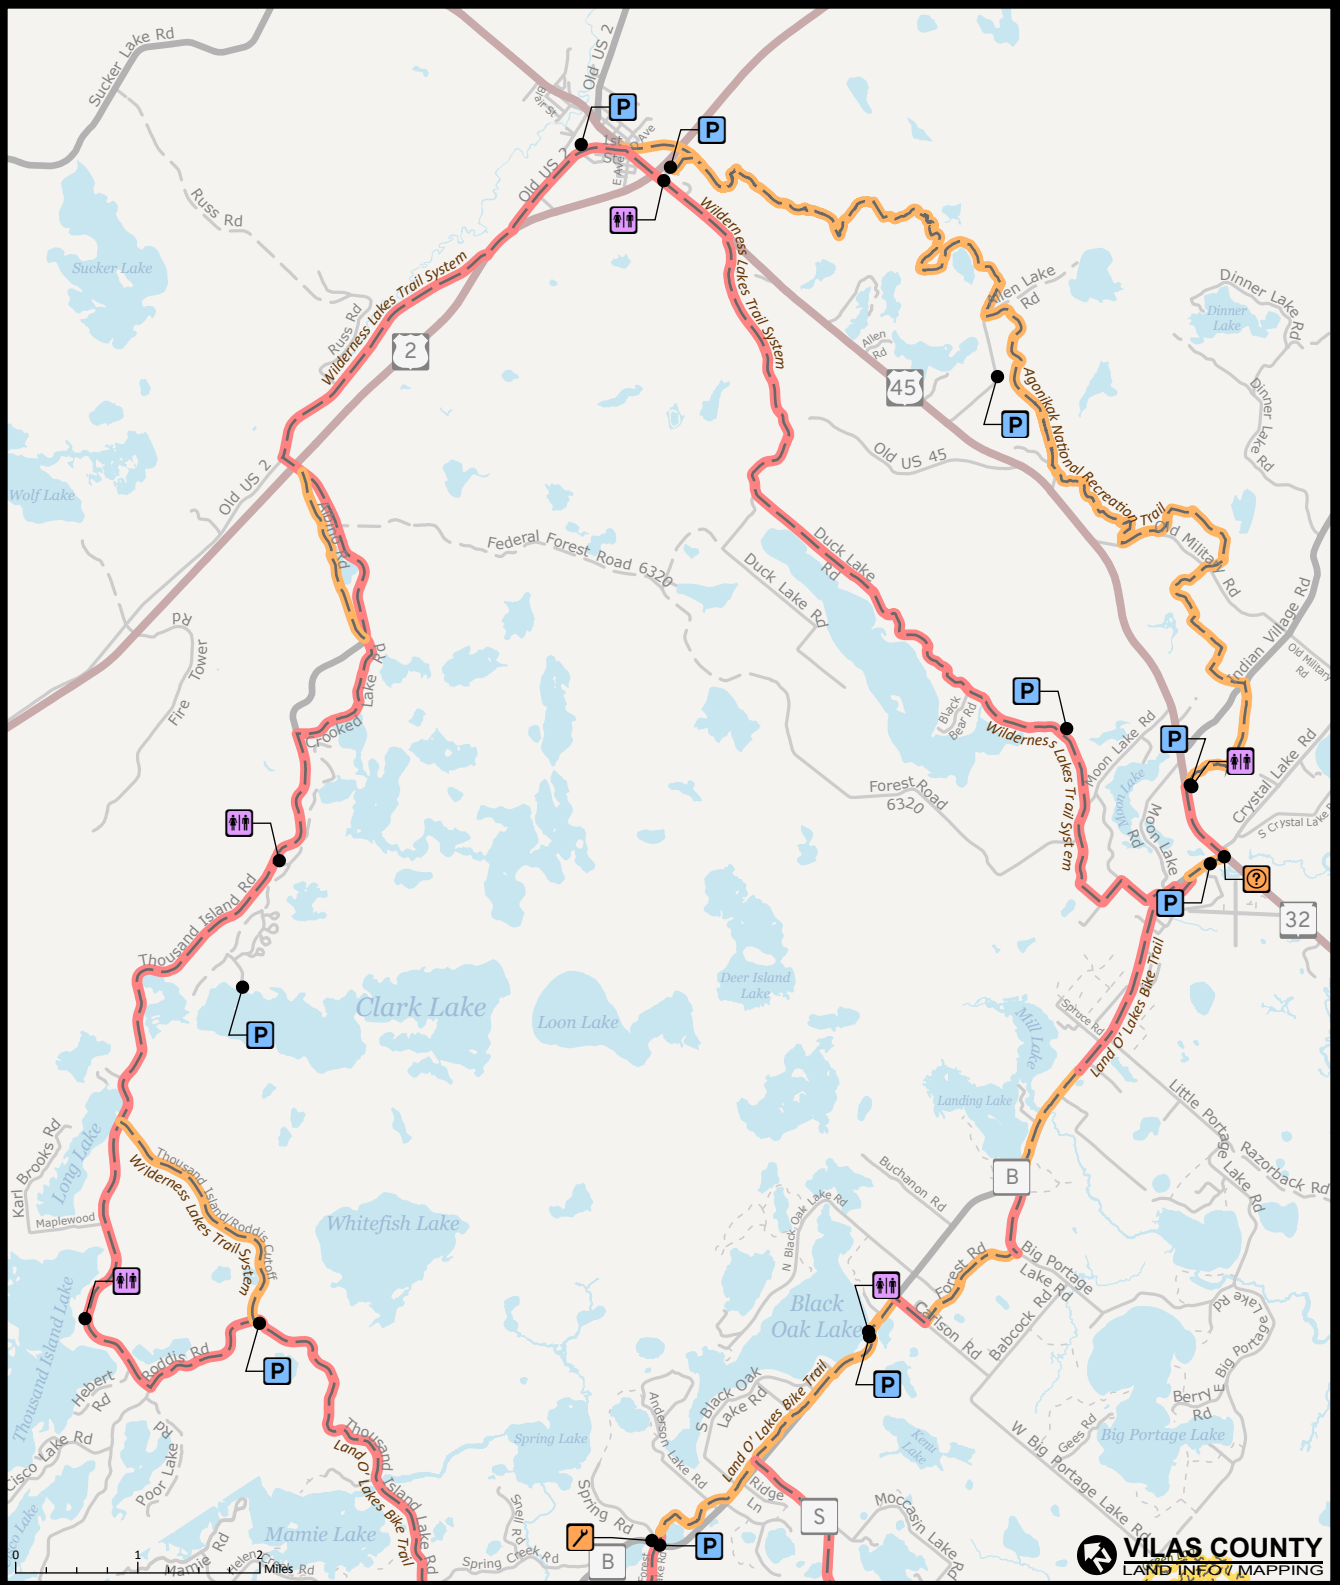

TRAIL MAP #15A

WILDERNESS LAKES TRAIL SYSTEM

Hiking • Improved Biking • Snowshoeing • Leashed Pets Allowed

- Hard-Surface Trail
- Bike Route
- Chamber of Commerce/Info
- Parking
- Restroom
- Trail Head
- Repair Station

VILAS COUNTY
LAND INFO / MAPPING